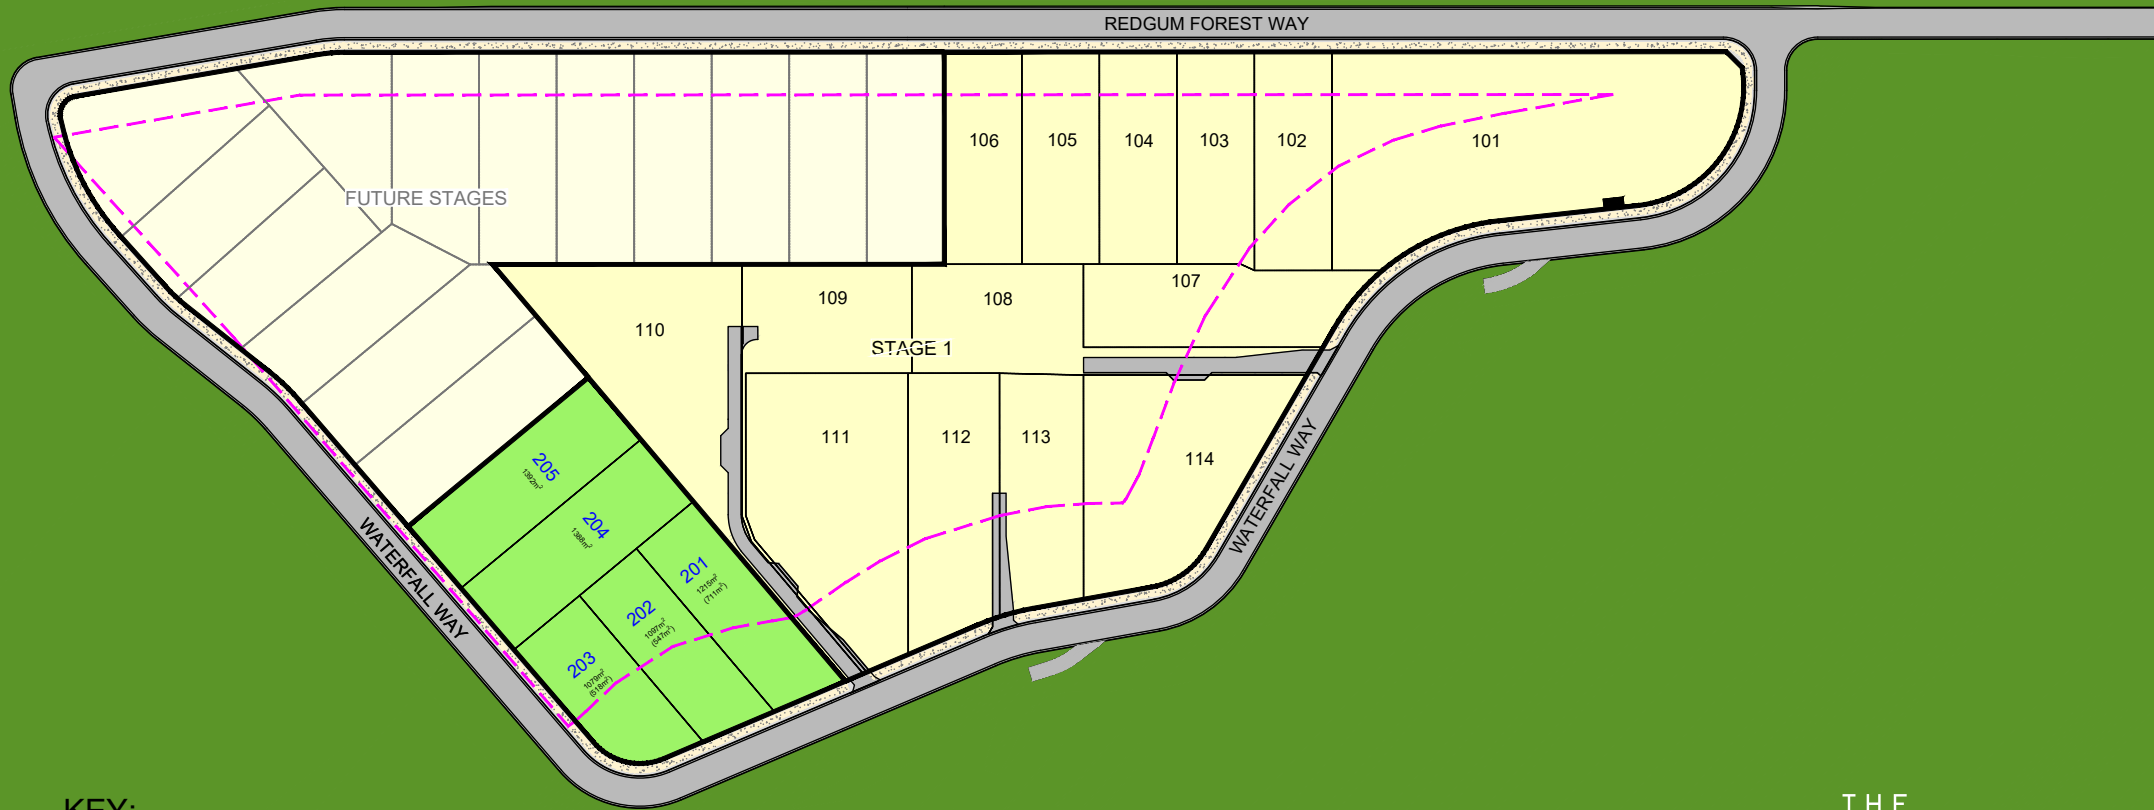

STAGE 2

KEY:

- LOT NUMBER
- 101 TOTAL LOT AREA
4986.7m²
(596m²)
- BUILDABLE AREA
- APZ LINE

THE
RANGE
AT REDGUM RIDGE